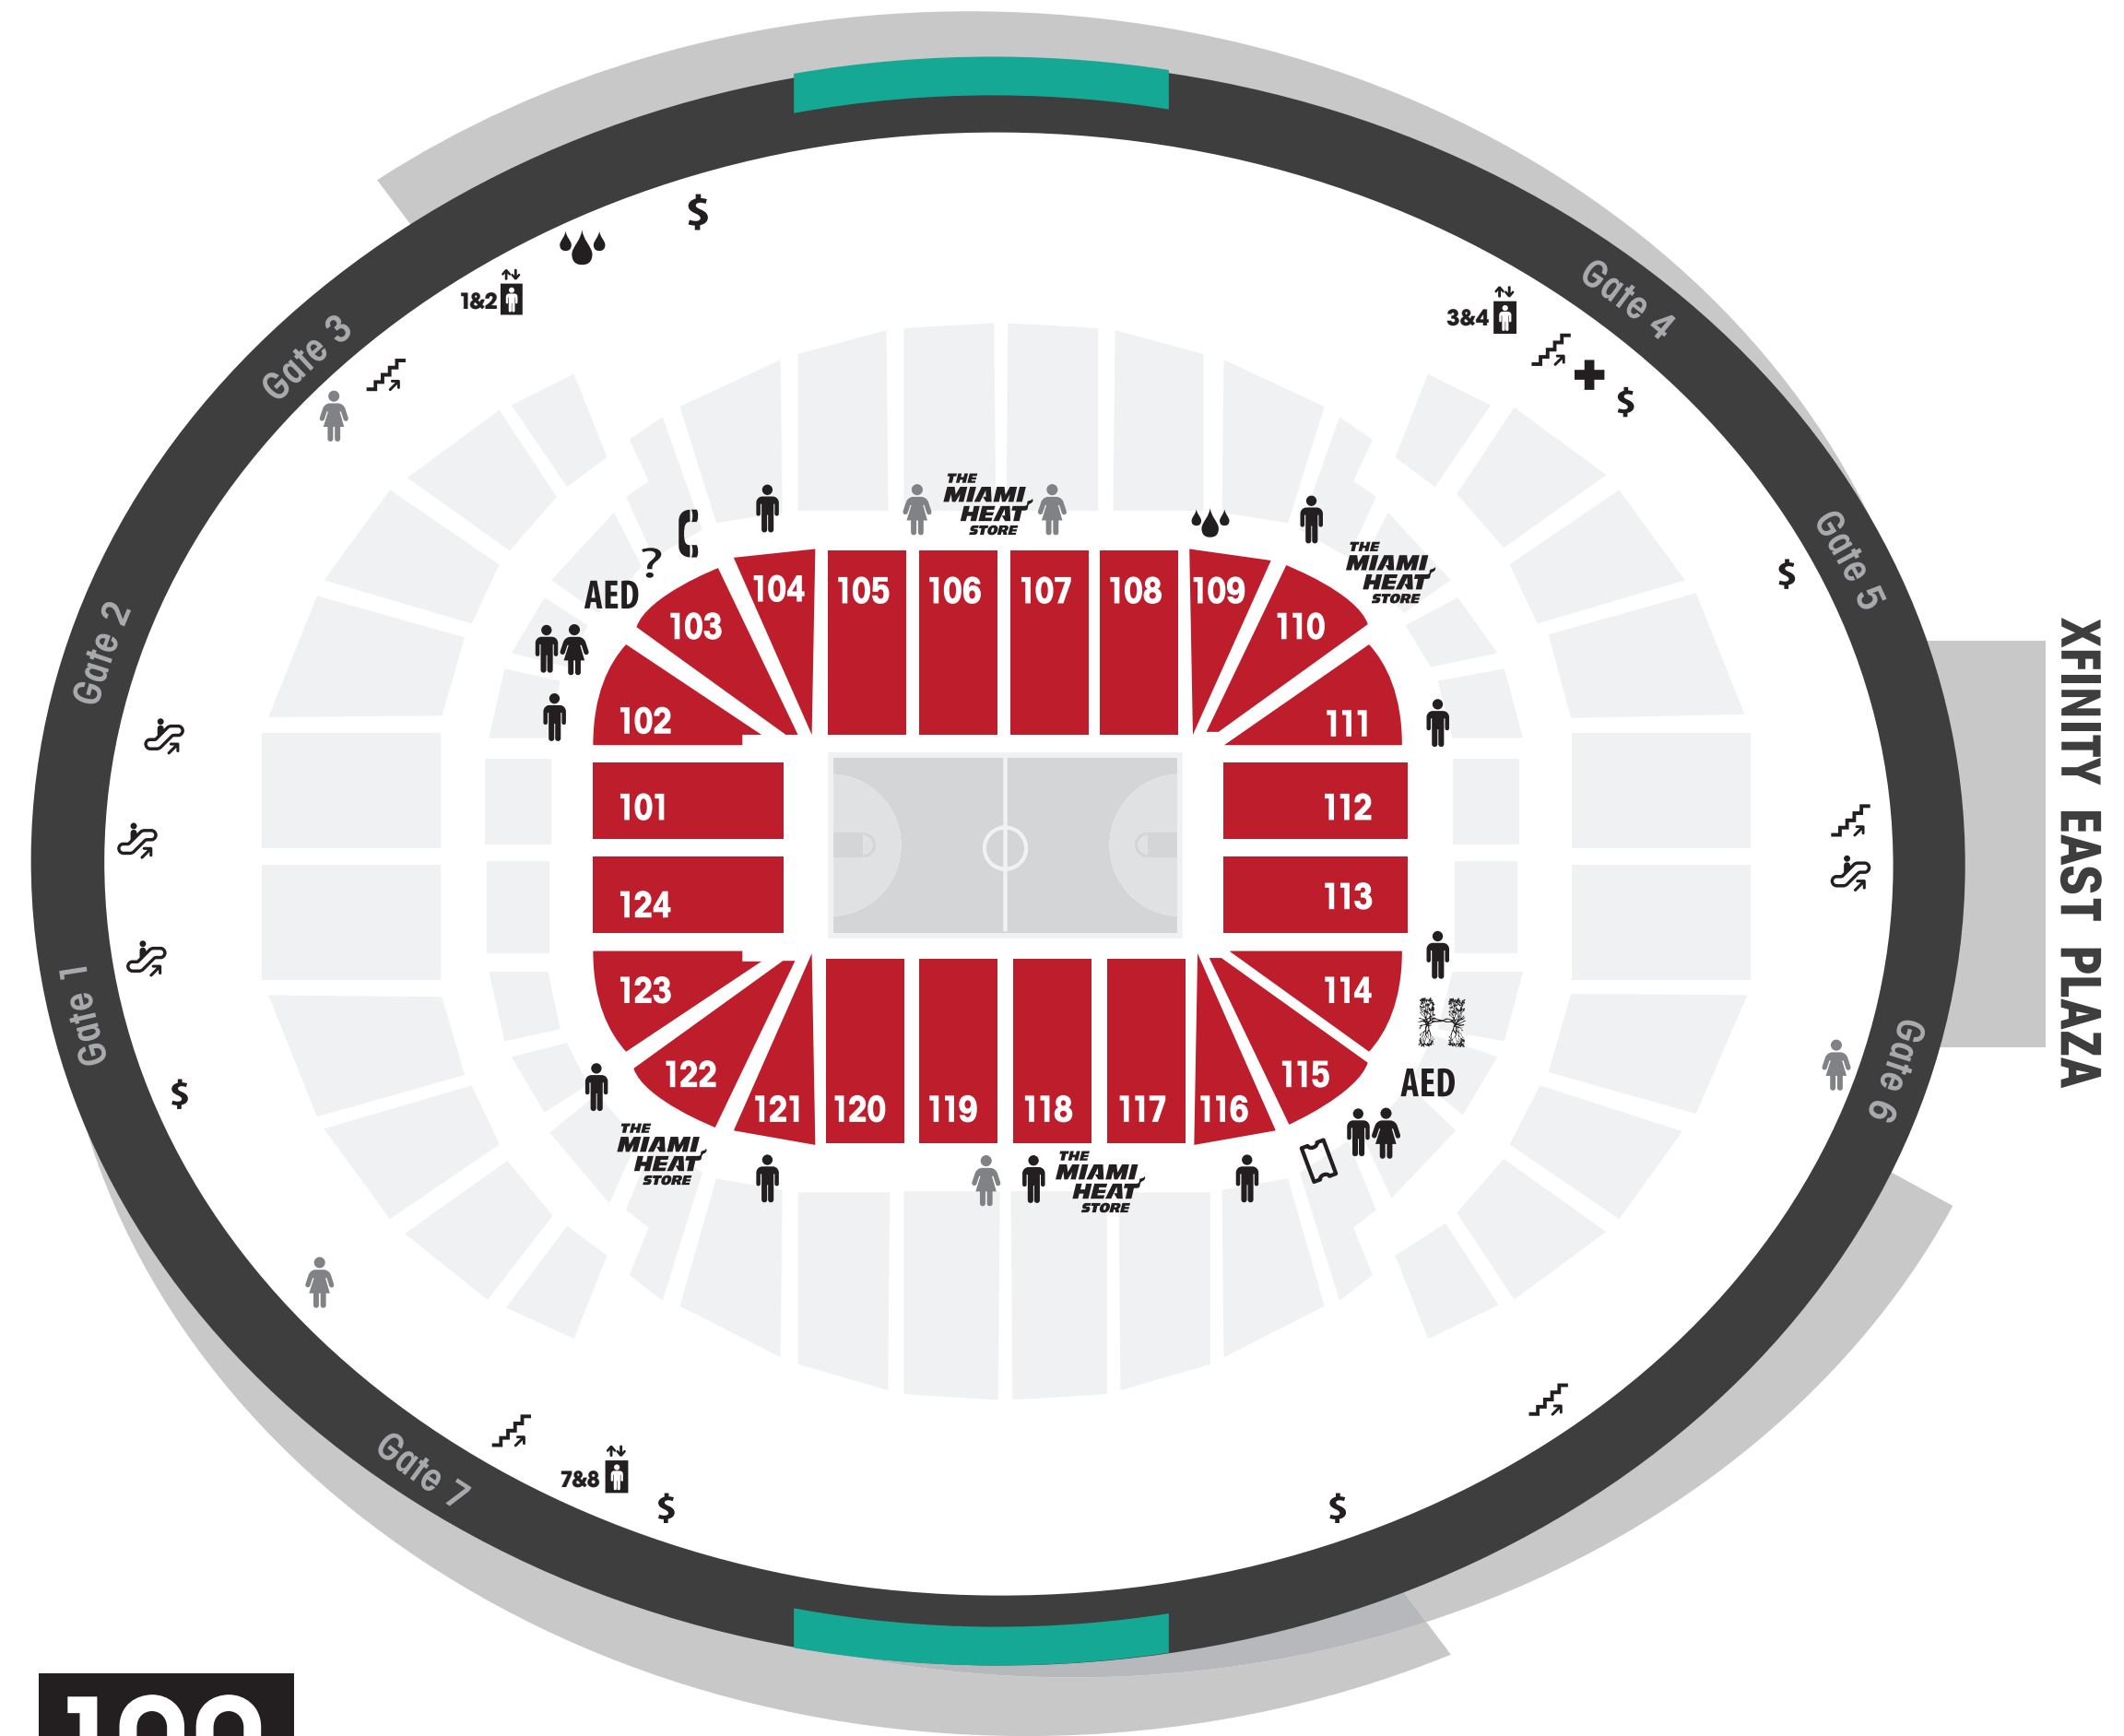

MAP INFORMATION

SERVICES & FACILITIES

Men's Restroom	Women's Restroom	Gender Neutral Restroom	AED Machines	Elevators	Escalators	Stairs	Phones	Smoking Permitted 100/300/400 Level Balconies
First Aid	Guest Services	Season Ticket Services	ATM Machines	Water Fountain	HYDE Check-in	Smoke Free-Zone Arena and XFINITY East Plaza	THE MIAMI HEAT STORE	

FOOD & DRINK

- Bacardi Bars**
102, 104, 109, 111, 114, 118, 121, 123, 303, 308, 324, XEP
- Barefoot Wines**
112
- Beer**
102, 109, 111, 114, 123, 124, 320, 326
- Blue Moon Bar**
319
- Bodega**
108, 124, 303
- Bombay Bistro**
116
- Carnival Blue Iguana Tequila Bar**
404/405
- Carnival RedFrog Bar**
114, 414/415

- Chicken Ciao**
108, 309
- Corona Beach Bodega**
304
- Craft Beer**
107
- Downtown Dogs**
112
- Fit Food**
105
- Family Fare**
315
- Frozen Yogurt**
112
- Gelato**
105, 116
- Grey Goose Bar**
106
- Gyros**
120, 325

100
LEVEL