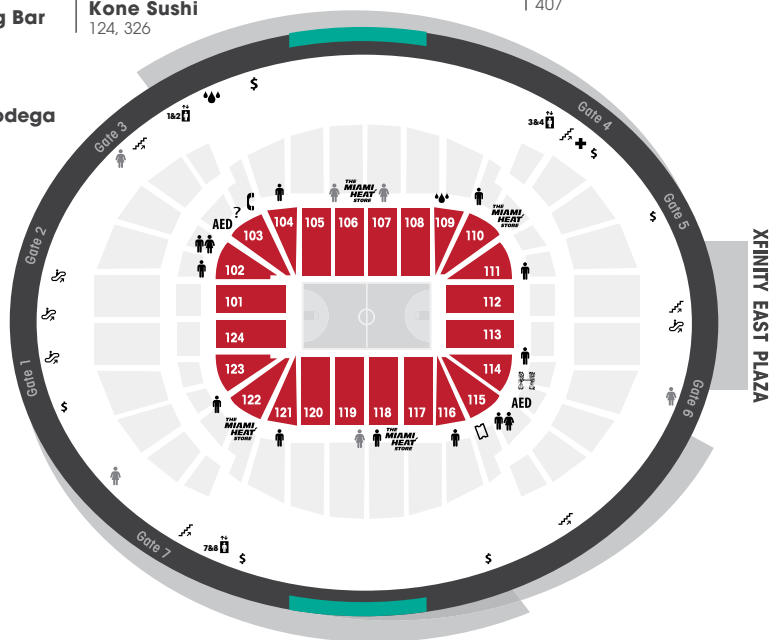

SERVICES & FACILITIES

			AED AED Machines					Smoking Permitted 100/300/400 Level Balconies
+ First Aid	? Guest Services		\$ ATM Machines			Smoke Free-Zone Arena and XFINITY East Plaza	THE MIAMI HEAT STORE	

FOOD & DRINK

- | | | | |
|--|---|--|--|
| <p>Bacardi Bars
102, 104, 109, 111, 114, 118
121, 123, 303, 308, 324, XEP</p> <p>Barefoot Wines
112</p> <p>Beer
102, 109, 111, 114, 123, 124, 320, 326</p> <p>Blue Moon Bar
319</p> <p>Bodega
108, 124, 303</p> <p>Bombay Bistro
116</p> <p>Carnival Blue Iguana Tequila Bar
404/405</p> <p>Carnival RedFrog Bar
114, 414/415</p> <p>Chicken Ciao
108, 309</p> <p>Corona Beach Bodega
304</p> <p>Craft Beer
107</p> | <p>Downtown Dogs
112</p> <p>Fit Food
105</p> <p>Family Fare
315</p> <p>Frozen Yogurt
112</p> <p>Gelato
105, 116</p> <p>Grey Goose Bar
106</p> <p>Gyros
120, 325</p> <p>Haagen Dazs/Coffee
108, 120, 309</p> <p>Kone Sushi
124, 326</p> | <p>Kosher
120, 319</p> <p>Lucky Dogs
416, XEP</p> <p>Miami Smokers
120, 307</p> <p>Mini Donuts
108</p> <p>Moet Bar
123</p> <p>Nuts
113, 304, 406, 416</p> <p>Outtakes
116</p> <p>Papa John's Pizza
101, 113, 310, 323, 416</p> | <p>Pincho Factory
120, 325</p> <p>Popcorn
101</p> <p>Prime Burger Grill
105, 117, 308, 324</p> <p>Sausages Cart
416</p> <p>Sergio's Cuban Café & Grill
117</p> <p>Street Corn Nachos
406</p> <p>Tequesitos
121, 307</p> <p>Uptown Dogs
407</p> |
|--|---|--|--|

100
LEVEL

XFINITY EAST PLAZA

300
LEVEL

400
LEVEL